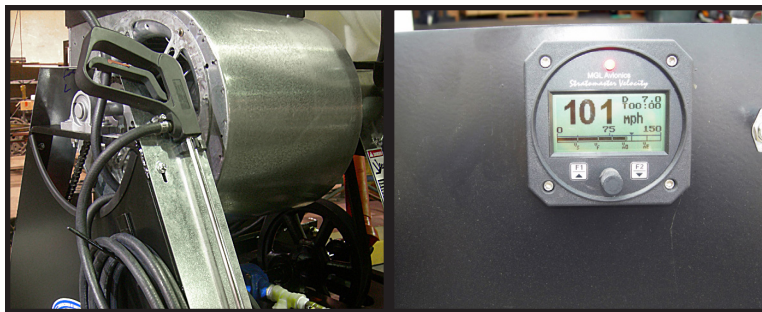

Handgun with 15' hose

Air Speed Test

www.gforcemistsprayers.com